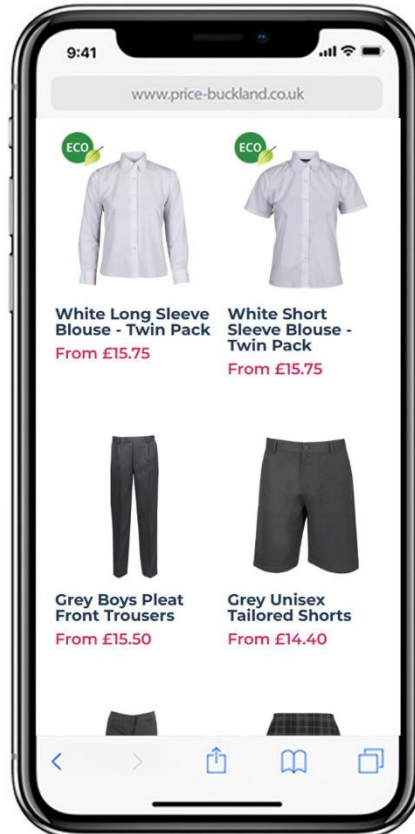

Price & Buckland

SCHOOLWEAR SINCE 1959