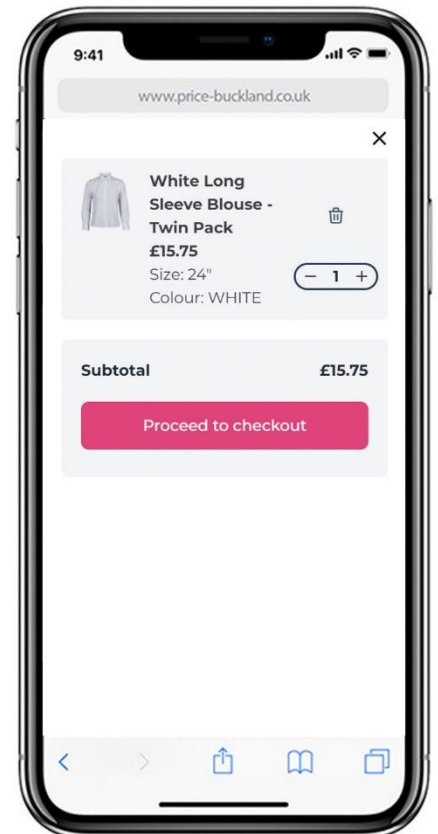

Price & Buckland

SCHOOLWEAR SINCE 1959